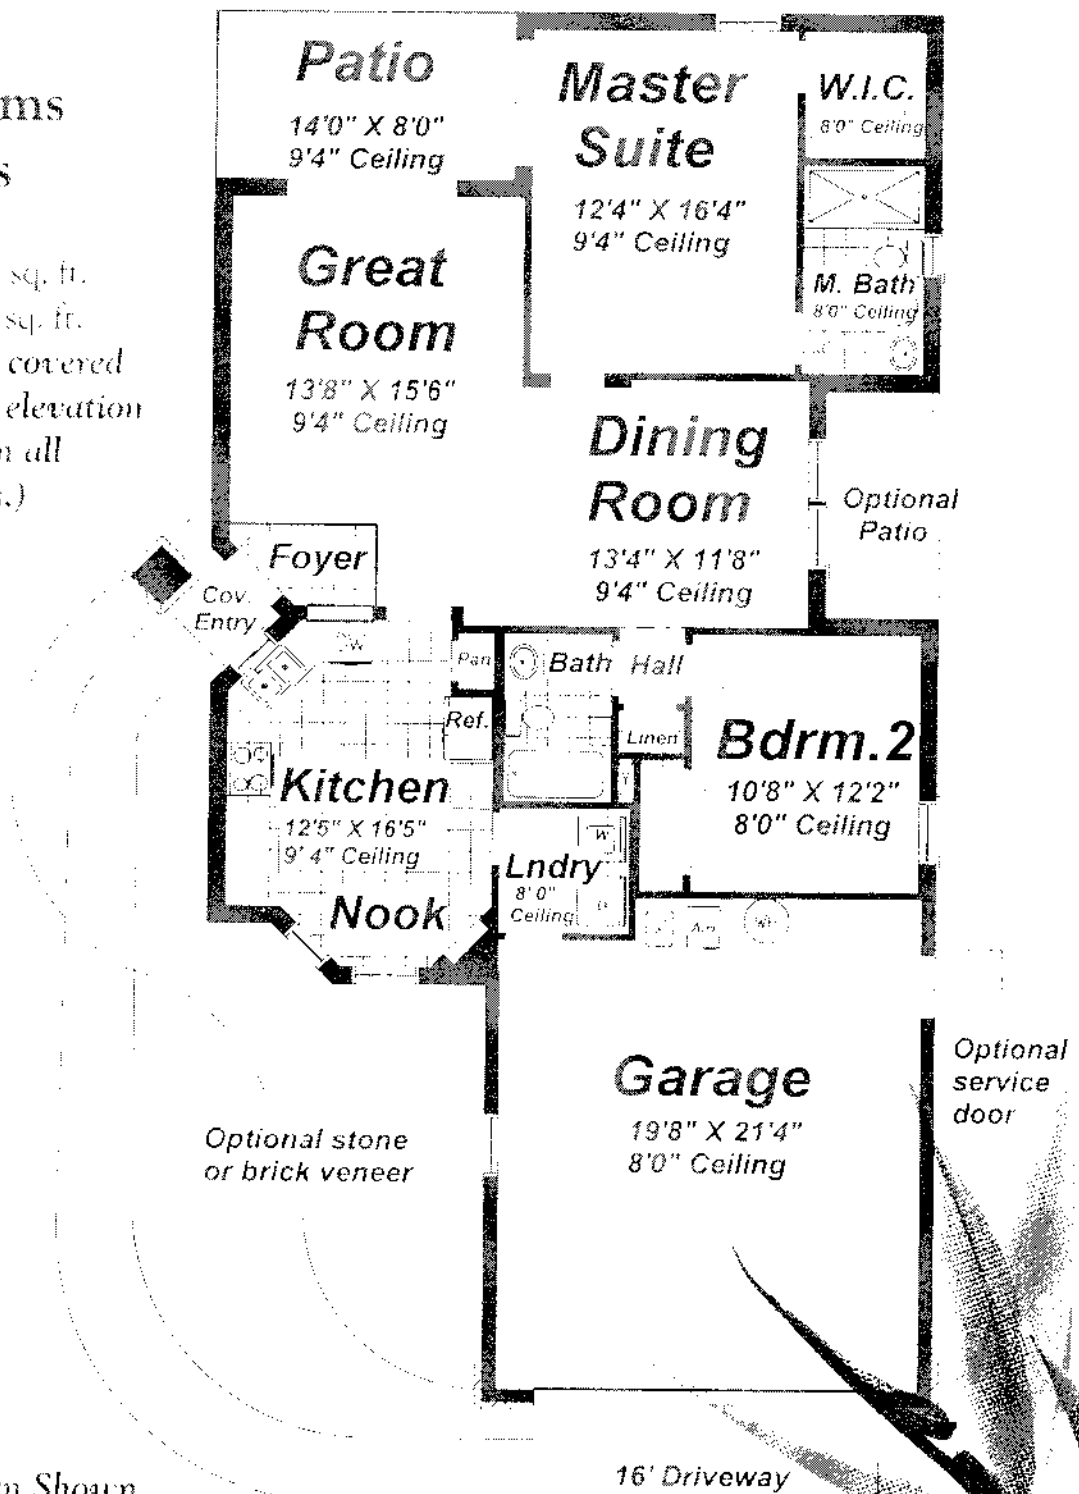

STANDARD FLOORPLAN

Aston I

2 Bedrooms

2 Baths

Block:

Living Area 1307 sq. ft.

Total Area 1819 sq. ft.

(Excludes optional covered
Patio/Lanai. Frame elevation
not available in all
communities.)

Floorplan Shown
in Block Version