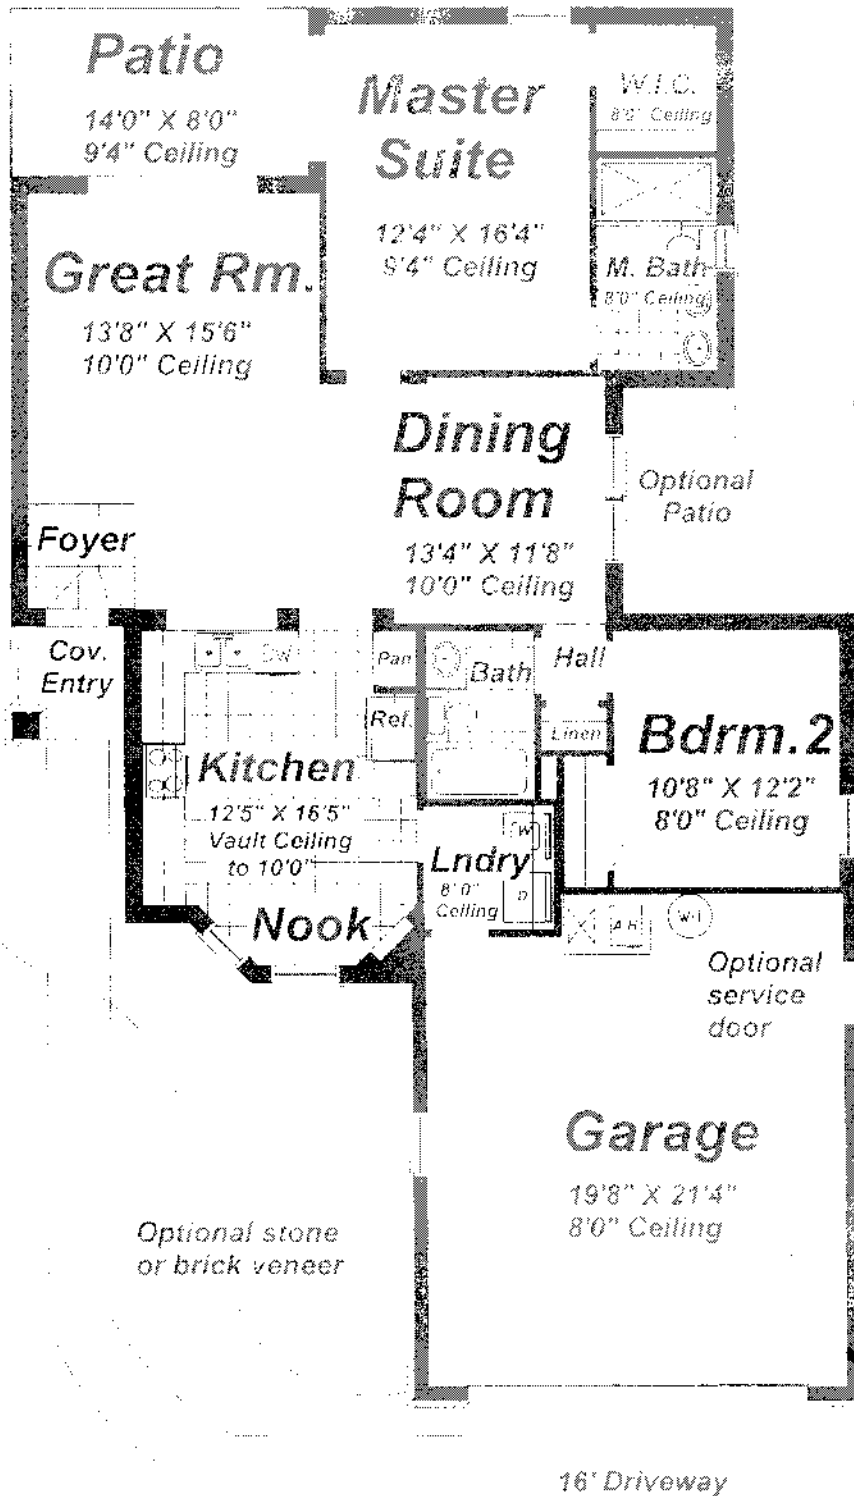

STANDARD FLOORPLAN

Aston II

2 Bedrooms
2 Baths

Block:
Living Area 1327 sq. ft.
Total Area 1845 sq. ft.
(Excludes optional covered
Patio/Lanai. Frame elevation
not available in all
communities.)

Floorplan
Shown
in Block
Version