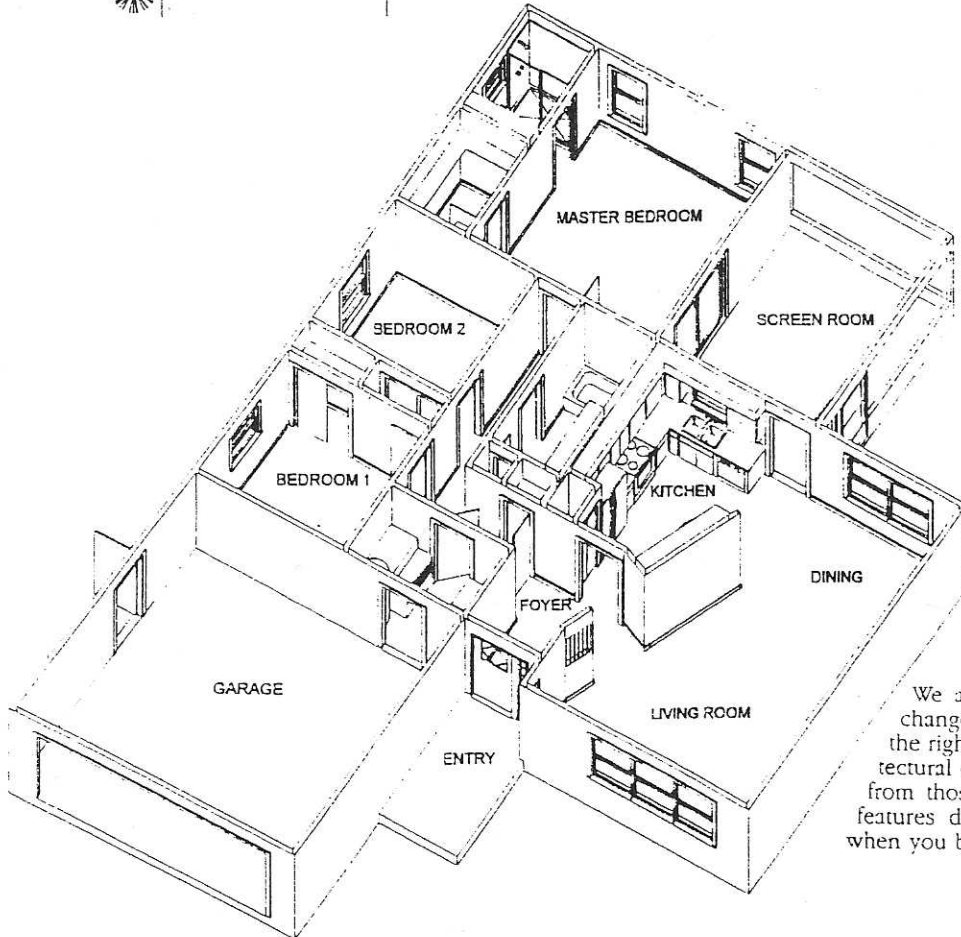

THE BARON

HIGHLIGHTS

- 3 Bedroom/ 2 Bath
- Cathedral Ceilings In Living Room, Dining Room & Kitchen
- Double Front Gable With Column
- 2 Car Garage
- Decorative Glass Block At Entry
- 60" Tile Shower In Master Bath
- Eat-In Kitchen
- Screen Room