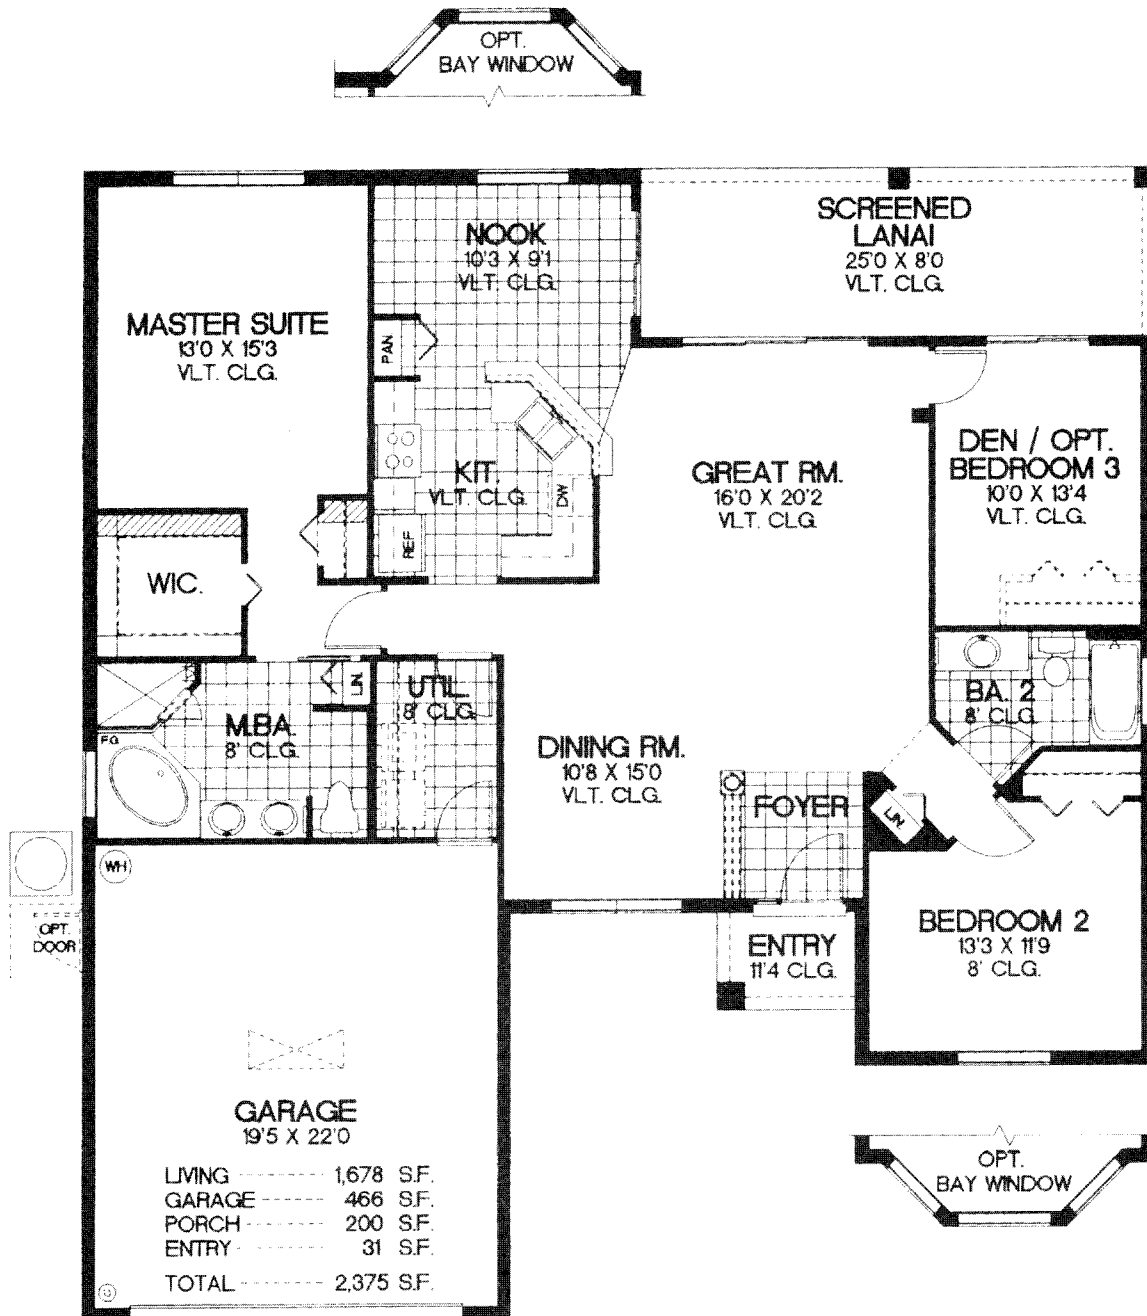

FLORIDIAN

LEGACY OF LEESBURG • A PRINGLE DEVELOPMENT

5400 Legacy Boulevard • Leesburg, Florida 34748

Toll Free: (800) 548-4373 • Office: (352) 365-9800 • Fax: (352) 365-9812

Pringle Construction Company CGC056993: Builder of custom homes at Riverside, Scottish Highlands, Highland Lakes, Royal Highlands, Royal Harbor, Legacy of Leesburg, and other fine communities.