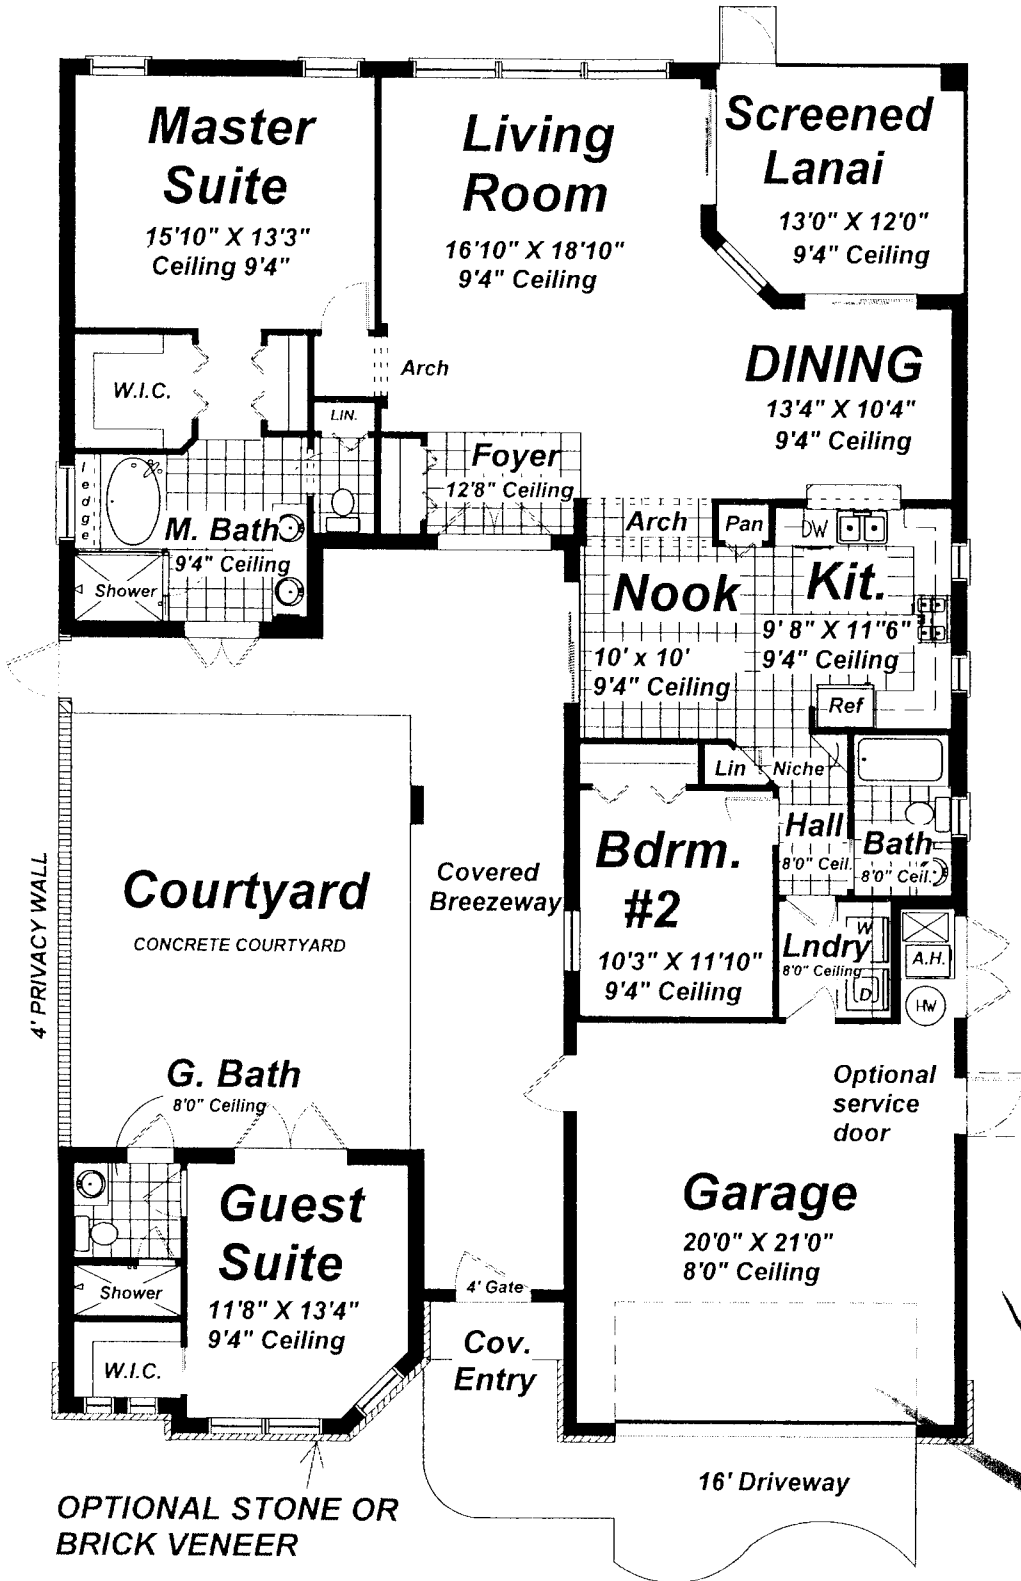

STANDARD FLOORPLAN

3 Bedrooms
3 Baths

Block:
Living Area 1927 sq. ft.
Total Area 2996 sq. ft.
(Frame elevation not available in all communities.)

OPTIONAL STONE OR BRICK VENEER

Floorplan Shown in Block Version